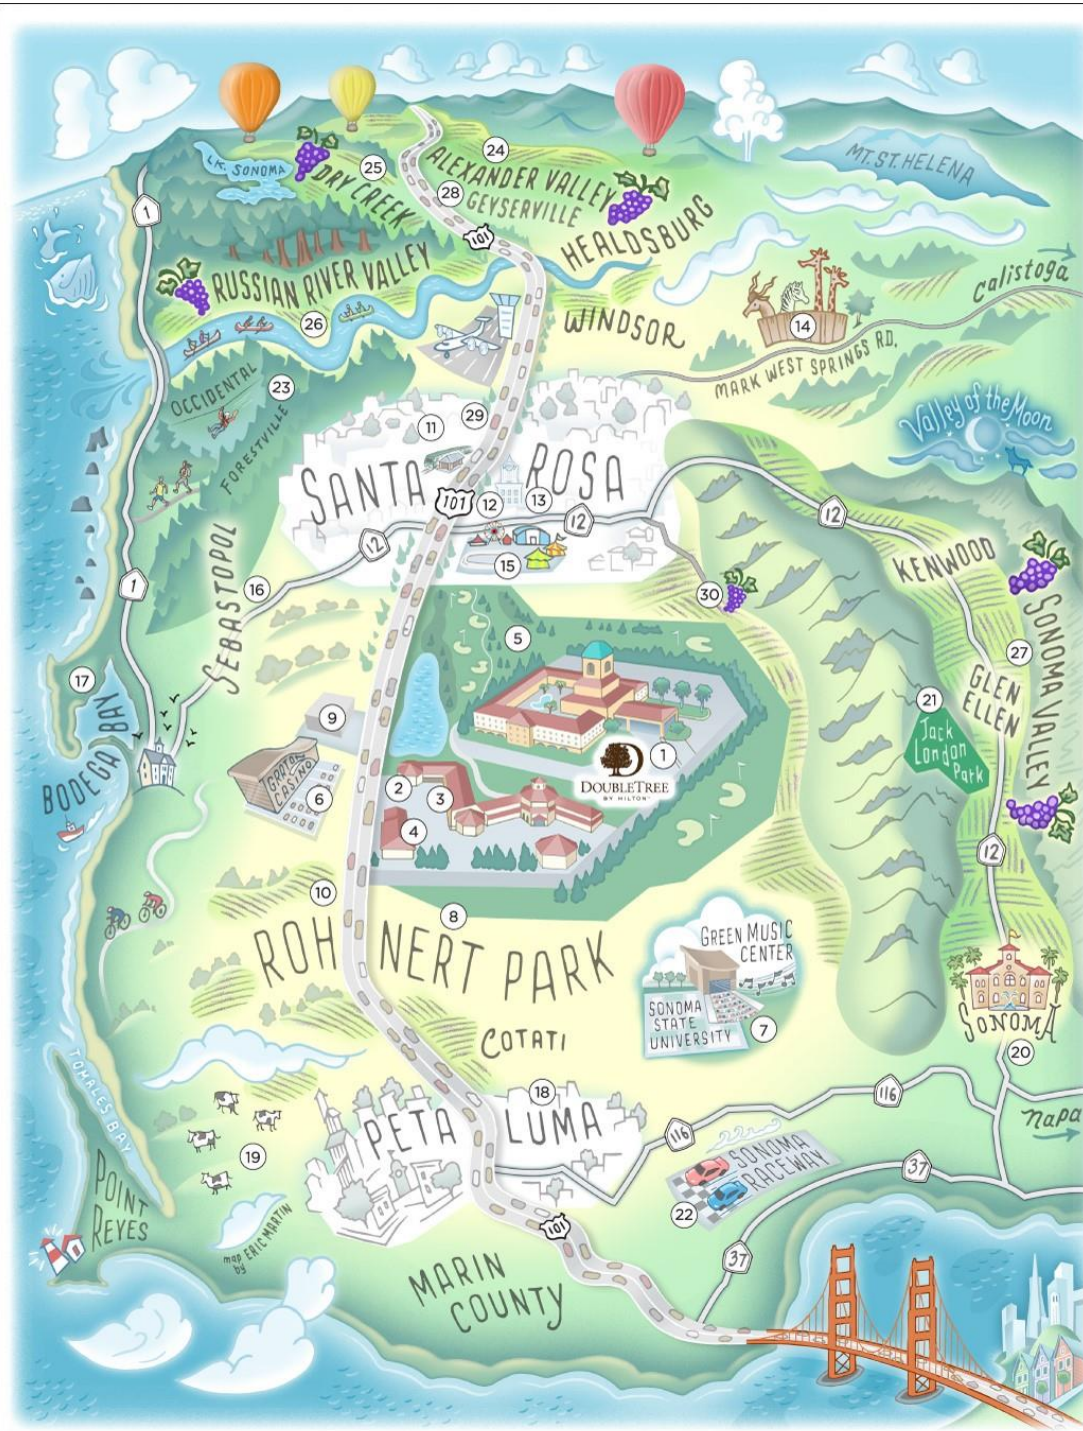

Things to Do in Sonoma Wine Country

Rohnert Park

- 1 DoubleTree by Hilton Sonoma Wine Country
- 2 Bear Republic Brewery
- 3 Hana Japanese Restaurant
- 4 Mary's Pizza
- 5 Foxtail Golf Club, North & South Courses
- 6 Graton Casino
- 7 Green Music Center
- 8 Double Decker Bowling
- 9 Driven Raceway
- 10 Scandia Fun Center

Santa Rosa

- 11 Schulz Museum
- 12 Old Courthouse Square
- 13 Russian River Brewery
- 14 Safari West
- 15 Sonoma County Fairgrounds

Sebastopol

- 16 The Barlow
- 17 Bodega Bay

Petaluma

- 18 Lagunitas Brewery
- 19 Sonoma Cheese Trail
- 20 Sonoma Town Square
- 21 Jack London State Park
- 22 Sonoma Raceway

Occidental

- 23 Sonoma Canopy Tours

Wine Regions

- 24 Alexander Valley
- 25 Dry Creek Valley
- 26 Russian River Valley
- 27 Sonoma Valley

Wineries

- 28 Clo Du Bois
- 29 Kendall Jackson
- 30 Matanzas Creek Winery

 **DOUBLETREE** BY HILTON
Sonoma Wine Country

One Doubletree Drive, Rohnert Park,
California, 94928, USA
TEL: +1-707-584-5466
www.doubletreesonoma.com
map design: www.ericmartinstudio.com